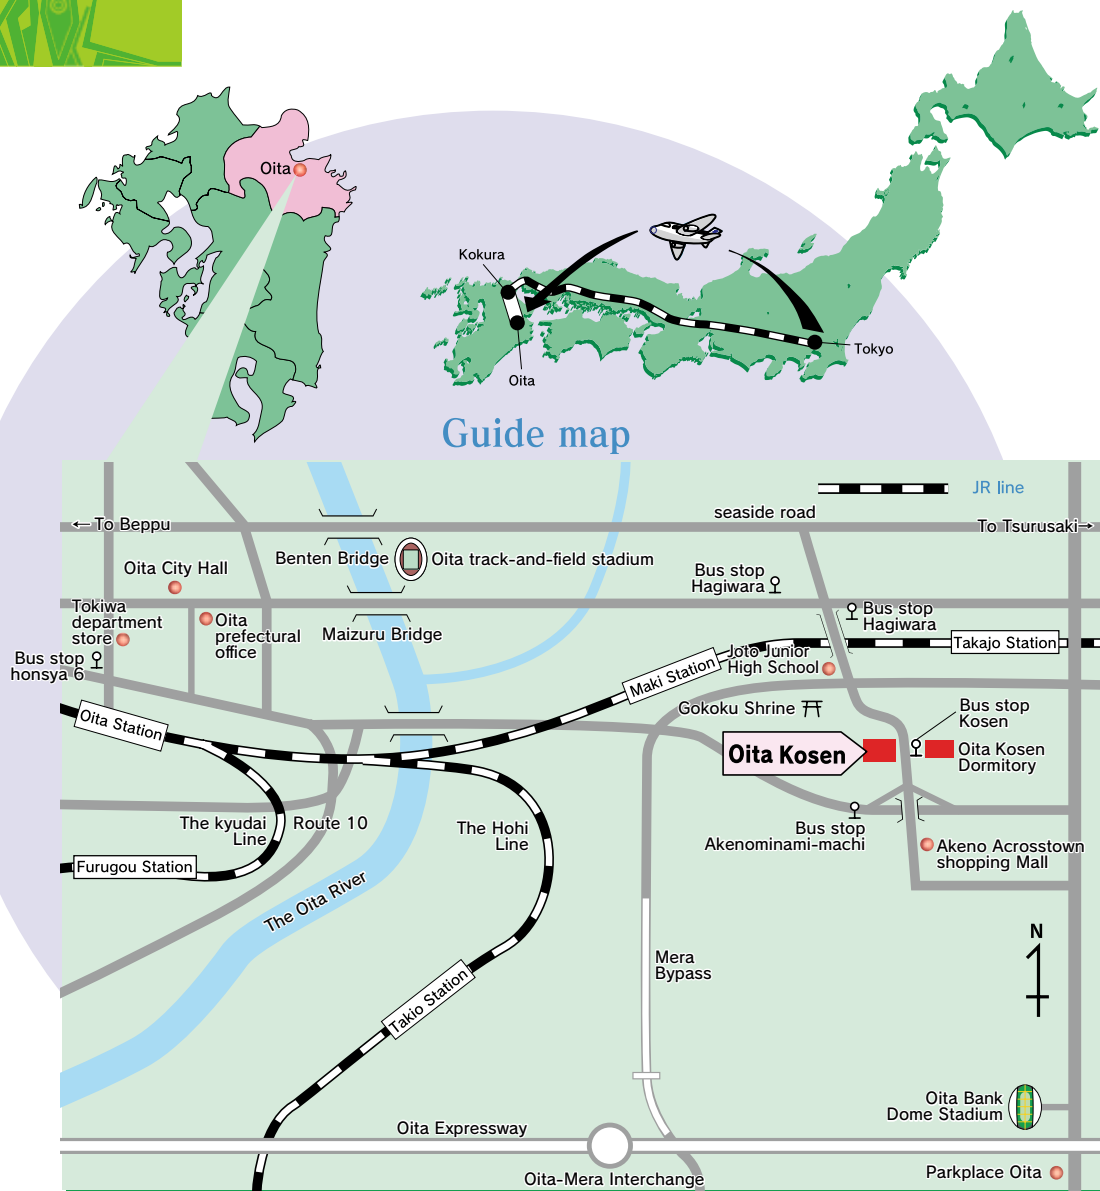

Address Location and Transportation

INSTITUTE OF NATIONAL COLLEGES OF TECHNOLOGY
OITA NATIONAL COLLEGE OF TECHNOLOGY

Address : 1666 Maki, Oita City, 870-0152 Japan

E-mail : General Affairs Division somu@oita-ct.ac.jp
Student Affairs Division g_hosa@oita-ct.ac.jp

Fax : General Affairs Division +81(0)97-552-6106

Location of Oita City

Oita City is the capital of Oita Prefecture, located in the north-east of the island of Kyushu.

◎ Travel time to Oita City

■ From Tokyo

From Tokyo to Oita Airport : 1 hr. 30 min (by air)
From Tokyo to Oita Station : 7 hr. (by rail)

■ From Oita Airport to Oita City : about 1 hr. (by bus)